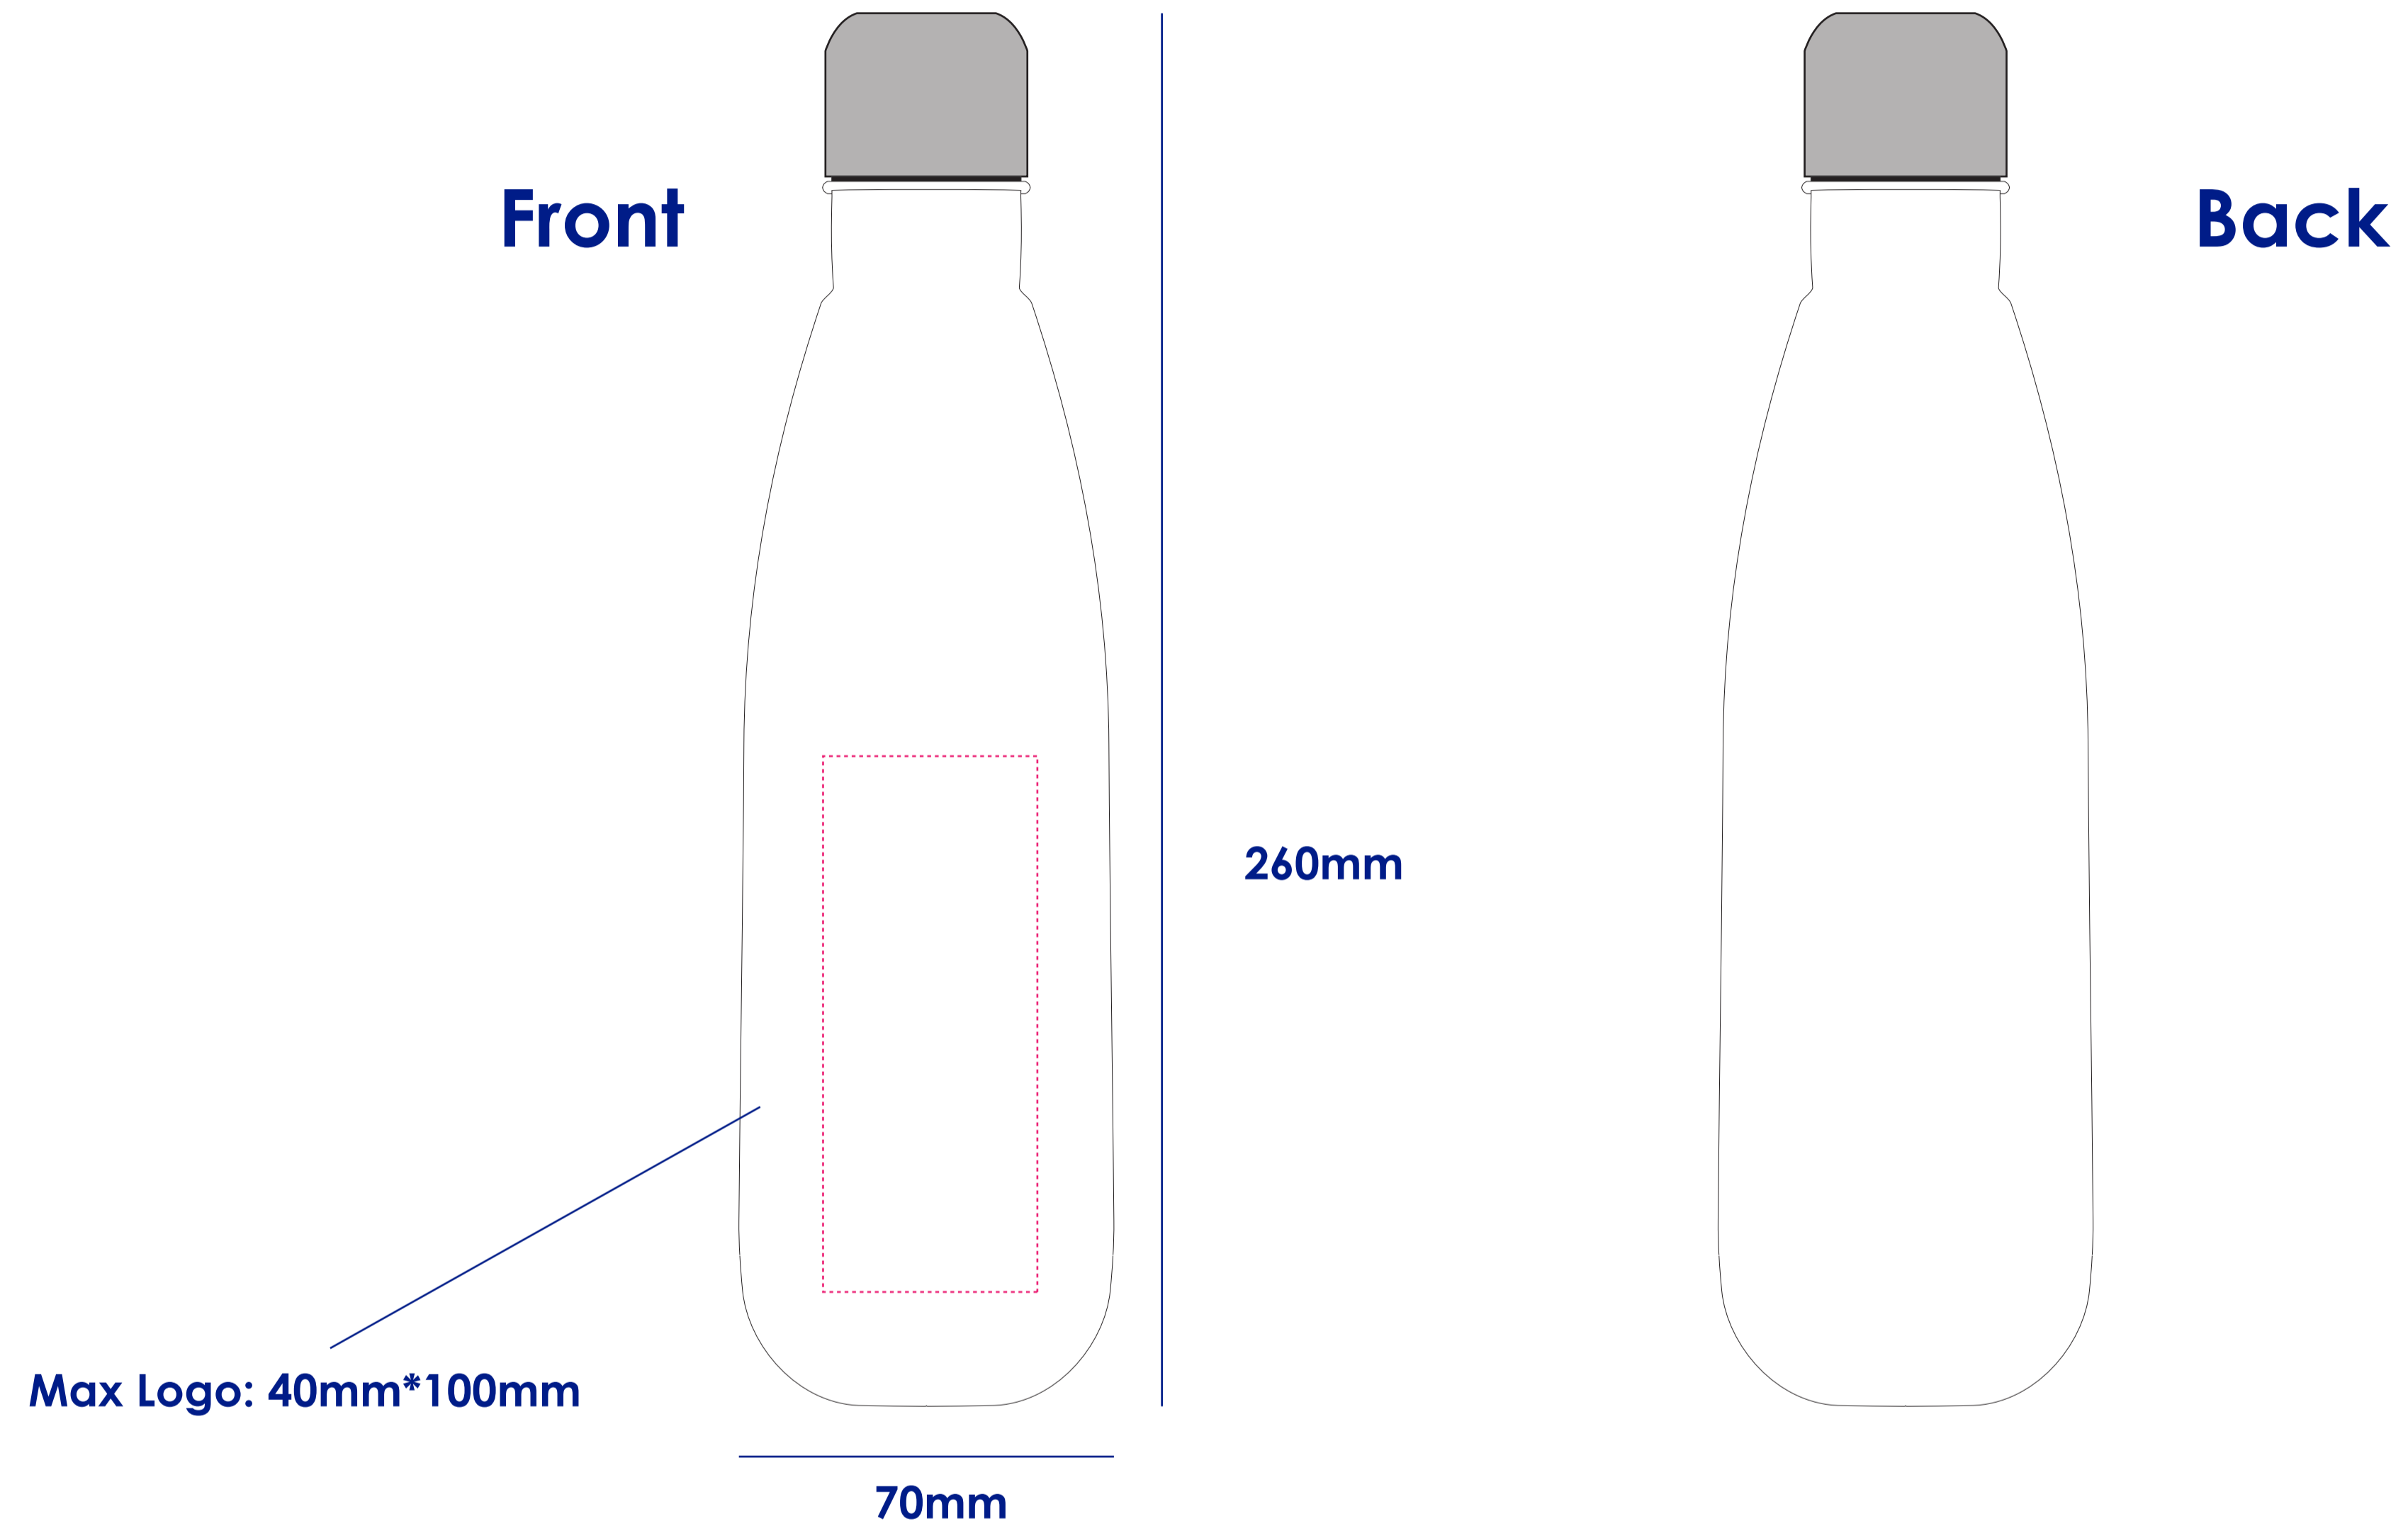

## Colours

-

## Product Colour

White Bottle

Silver Lid

**Sport Bottle**  
**70mm\*260mm**  
**Branding Method: Printed**

## Logo Size